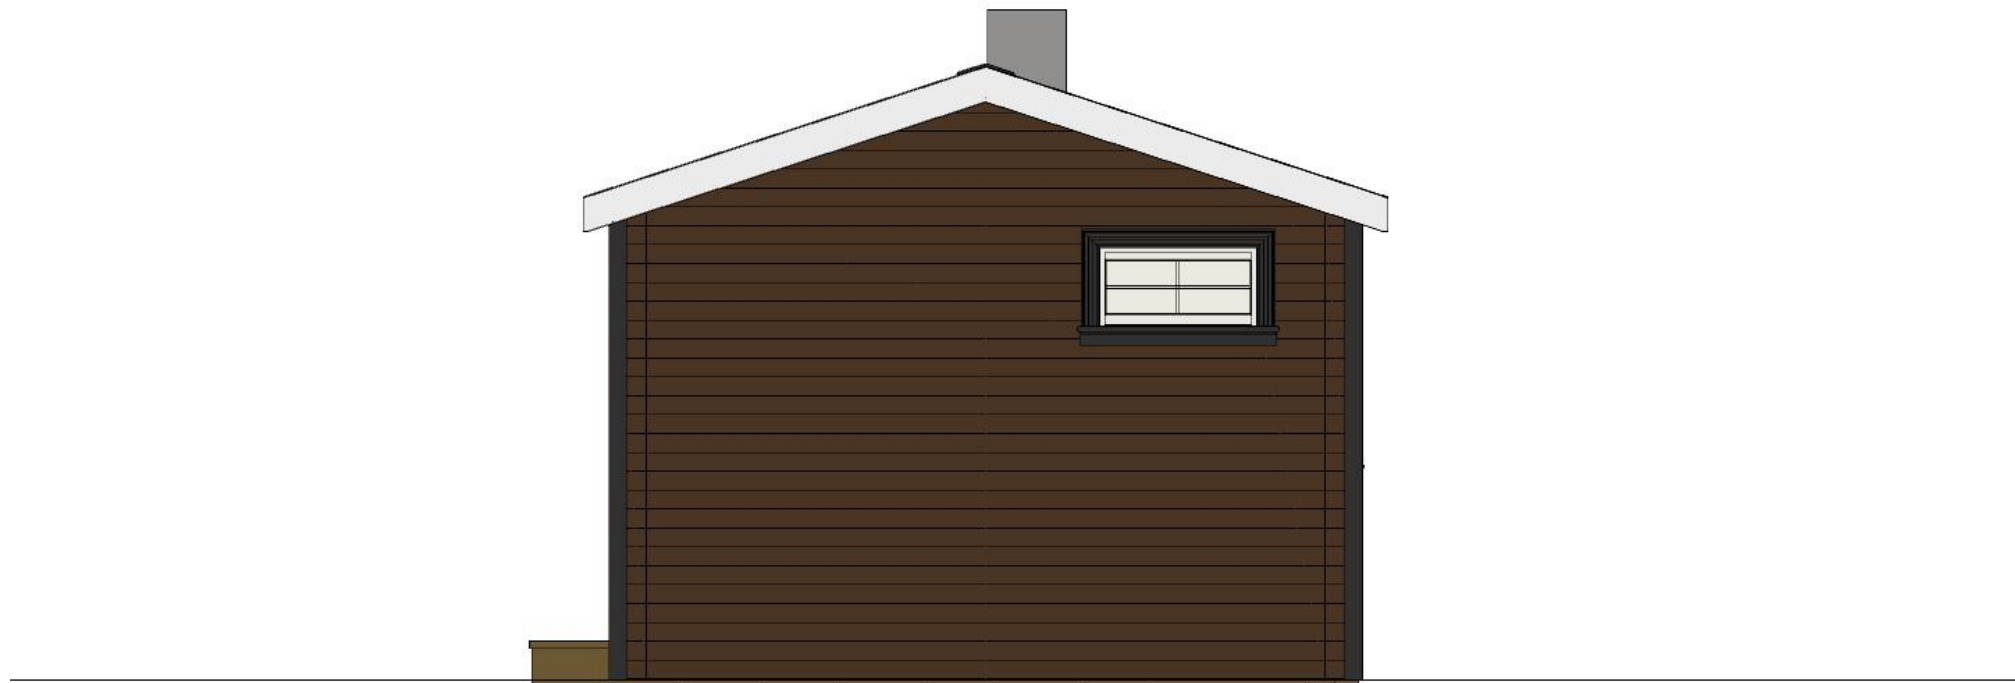

Sheet #

2

Drawn By:

MM2 DESIGN

Date:

2015

Scale:

1:35

SAUNAMAJA

ALO 15

MM2 OÜ

Reg: 12231236

Kanavere küla, Kose vald, Harjumaa
info@planbhus.se / www.planbhus.se